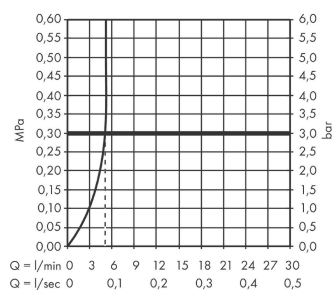

Vernis Shape

Single lever basin mixer 100 with bidette hand shower and shower hose 160 cm

Surfaces: **Chrome** Article Number: **71216000**

Description

product features

- consists of: single lever basin mixer, bidette hand shower, shower holder, shower hose
- ComfortZone 100
- projection 110 mm
- spray type: normal spray, shower spray
- maximum flow rate at 3 bar: 5 l/min
- ceramic cartridge
- temperature limitation adjustable
- with isolated water conduction - without contact with nickel and lead
- connection type: G 3/8 connections
- connection dimension: DN15

Technology

Product image

Scale drawing

Flowchart

Vernis Shape
Single lever basin mixer 100 with bidette hand shower and shower hose 160 cm
 Surfaces: **Chrome** Article Number: **71216000**

Exploded Drawing