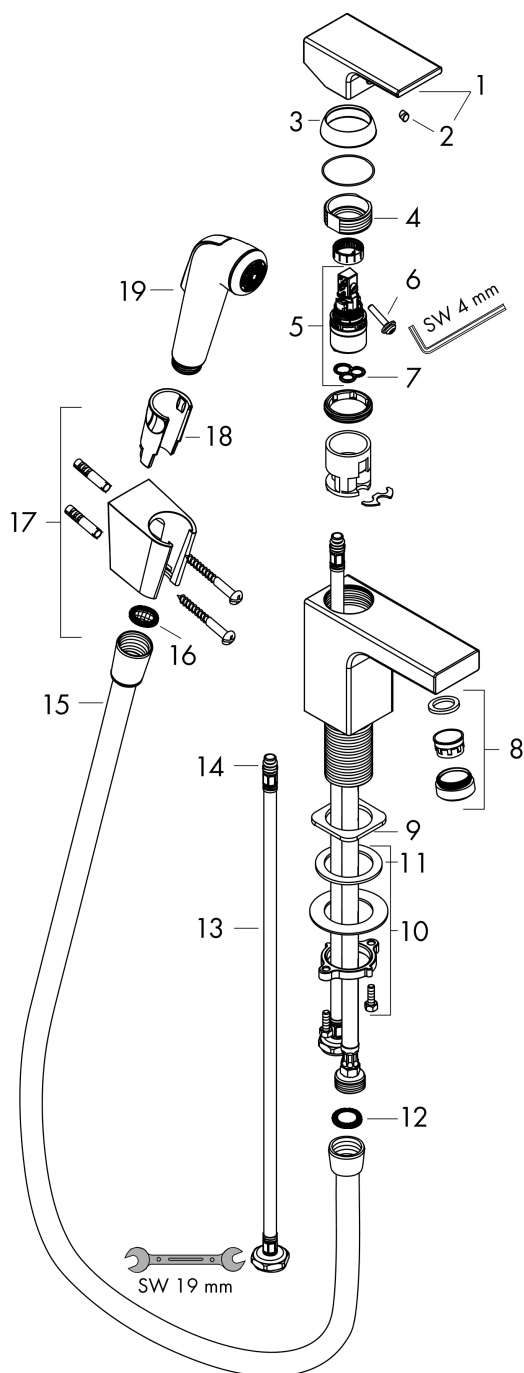

Vernis Shape

Single lever basin mixer 100 with bidette hand shower and shower hose 160 cm

Surfaces: **Chrome** Article Number: **71216000**

Description

product features

- consists of: single lever basin mixer, bidette hand shower, shower holder, shower hose
- ComfortZone 100
- projection 110 mm
- spray type: normal spray, shower spray
- maximum flow rate at 3 bar: 5 l/min
- ceramic cartridge
- temperature limitation adjustable
- with isolated water conduction - without contact with nickel and lead
- connection type: G 3/8 connections
- connection dimension: DN15

Technology

Product image

Scale drawing

Flowchart

Vernis Shape
Single lever basin mixer 100 with bidette hand shower and shower hose 160 cm
 Surfaces: **Chrome** Article Number: **71216000**

Exploded Drawing

Year of production: >01/21

Vernis Shape

Single lever basin mixer 100 with bidette hand shower and shower hose 160 cm

Surfaces: **Chrome** Article Number: **71216000**

Spare part list

Year of production: >01/21

Pos.	Description	Article Number	Price	PU
1	handle	93684000	-	1
2	screw cover	96338000	-	1
3	flange	93680000	-	1
4	nut	93686000	-	1
5	cartridge, assy	97685000	-	1
6	locking screw for handle	95140000	-	1
7	seal	98865000	-	1
8	aerator swivelling M24x1 (5 l/min)	93834000	-	1
9	seal	93687000	-	1
10	fixing set (Ø 32)	13961000	-	1
11	lever collar	97548000	-	1
12	seal	98058000	-	1
13	connection hose 450 mm M8x0,75 G3/8	97206000	-	1
14	O-ring 7x1,5	98422000	-	1
15	shower hose Isiflex'B 1,60 m	28276000	-	1
16	filter packing	94246000	-	1
17	shower holder	28331000	-	1
18	guide	98918000	-	1
19	handshower	92317000	-	1
a	fixation extension 35 mm	13898000	-	1