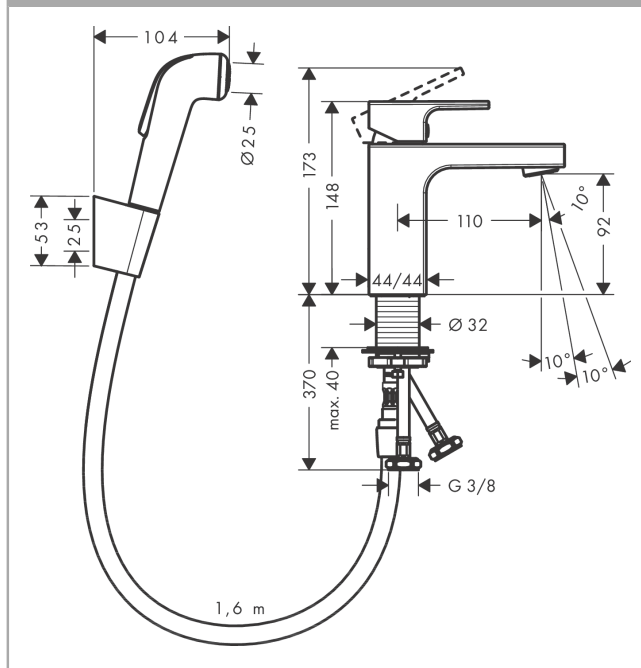

Vernis Shape

Single lever basin mixer 100 with bidette hand shower and shower hose 160 cm

Surfaces: **Chrome** Article Number: **71216000**

Description

product features

- consists of: single lever basin mixer, bidette hand shower, shower holder, shower hose
- ComfortZone 100
- projection 110 mm
- spray type: normal spray, shower spray
- maximum flow rate at 3 bar: 5 l/min
- ceramic cartridge
- temperature limitation adjustable
- with isolated water conduction - without contact with nickel and lead
- connection type: G 3/8 connections
- connection dimension: DN15

Technology

Product image

Scale drawing

Flowchart

Vernis Shape
Single lever basin mixer 100 with bidette hand shower and shower hose 160 cm
 Surfaces: **Chrome** Article Number: **71216000**

Exploded Drawing

Year of production: >01/21

Vernis Shape

Single lever basin mixer 100 with bidette hand shower and shower hose 160 cm

Surfaces: **Chrome** Article Number: **71216000**

Spare part list

Year of production: >01/21

Pos.	Description	Article Number	Price	PU
1	handle	93684000	-	1
2	screw cover	96338000	-	1
3	flange	93680000	-	1
4	nut	93686000	-	1
5	cartridge, assy	97685000	-	1
6	locking screw for handle	95140000	-	1
7	seal	98865000	-	1
8	aerator swivelling M24x1 (5 l/min)	93834000	-	1
9	seal	93687000	-	1
10	fixing set (Ø 32)	13961000	-	1
11	lever collar	97548000	-	1
12	seal	98058000	-	1
13	connection hose 450 mm M8x0,75 G3/8	97206000	-	1
14	O-ring 7x1,5	98422000	-	1
15	shower hose Isiflex'B 1,60 m	28276000	-	1
16	filter packing	94246000	-	1
17	shower holder	28331000	-	1
18	guide	98918000	-	1
19	handshower	92317000	-	1
a	fixation extension 35 mm	13898000	-	1